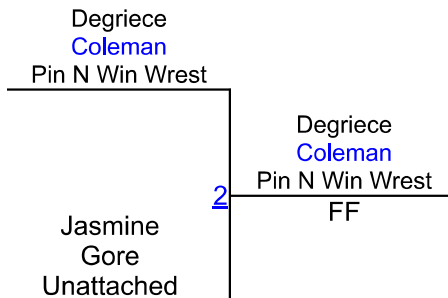

Ironman Folkstyle Challenge 2022

GIRLS 10U pooled red

Round 1

Round 2

Round 3

B. Castleberry (Middleburg)
1ST

Z. Hudson (Pin N Win Wrestling Club)
2ND

Ironman Folkstyle Challenge 2022

GIRLS MS pooled red

Round 1

Round 2

Round 3

J. Harrison (RPA Wrestling)

1ST

M. Harrison (RPA Wrestling)

2ND

Ironman Folkstyle Challenge 2022

Girls HS 140 grey

Round 1

Round 2

Round 3

K. Ortiz (Pin N Win Wrestling Club)
1ST

D. Coleman (Pin N Win Wrestling Club)
2ND

J. Gore (Unattached)
3RD