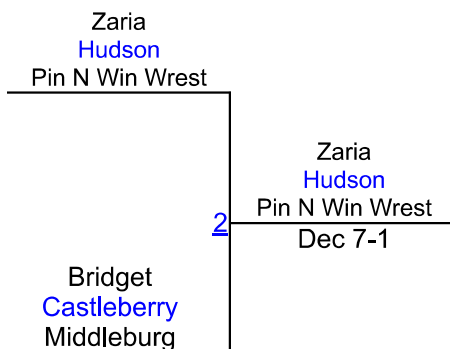

Ironman Folkstyle Challenge 2022

GIRLS 10U pooled red

Round 1

Round 2

Round 3

B. Castleberry (Middleburg)
1ST

Z. Hudson (Pin N Win Wrestling Club)
2ND

Ironman Folkstyle Challenge 2022

GIRLS MS pooled red

Round 1

Round 2

Round 3

J. Harrison (RPA Wrestling)

1ST

M. Harrison (RPA Wrestling)

2ND

Ironman Folkstyle Challenge 2022

Girls HS 140 grey

Round 1

Round 2

Round 3

K. Ortiz (Pin N Win Wrestling Club)
1ST

D. Coleman (Pin N Win Wrestling Club)
2ND

J. Gore (Unattached)
3RD