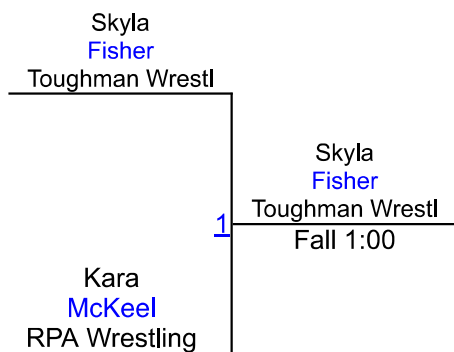

Ironman Folkstyle Challenge 2022

Girls HS 100 grey

Round 1