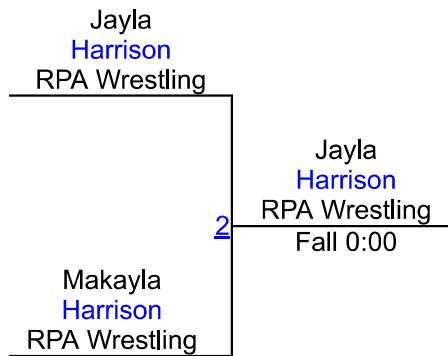

Ironman Folkstyle Challenge 2022

GIRLS 10U pooled red

Round 1

Round 2

Round 3

B. Castleberry (Middleburg)
1ST

Z. Hudson (Pin N Win Wrestling Club)
2ND

Ironman Folkstyle Challenge 2022

GIRLS MS pooled red

Round 1

Round 2

Round 3

J. Harrison (RPA Wrestling)

1ST

M. Harrison (RPA Wrestling)

2ND