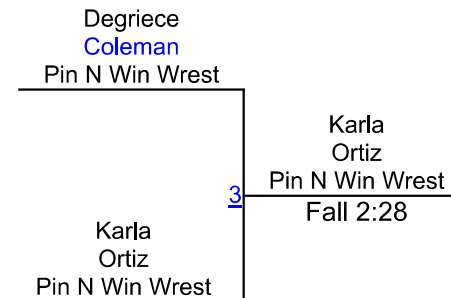

Ironman Folkstyle Challenge 2022

GIRLS 10U pooled red

Round 1

Round 2

Round 3

B. Castleberry (Middleburg)
1ST

Z. Hudson (Pin N Win Wrestling Club)
2ND

Ironman Folkstyle Challenge 2022

GIRLS MS pooled red

Round 1

Round 2

Round 3

J. Harrison (RPA Wrestling)

1ST

M. Harrison (RPA Wrestling)

2ND

Ironman Folkstyle Challenge 2022

Girls HS 140 grey

Round 1

Round 2

Round 3

K. Ortiz (Pin N Win Wrestling Club)
1ST

D. Coleman (Pin N Win Wrestling Club)
2ND

J. Gore (Unattached)
3RD

Ironman Folkstyle Challenge 2022

Girls HS 200 grey

Round 1

Round 2

Round 3

C. Cruse ()
1ST

T. Goodman (Pin N Win Wrestling Club)
2ND

Ironman Folkstyle Challenge 2022