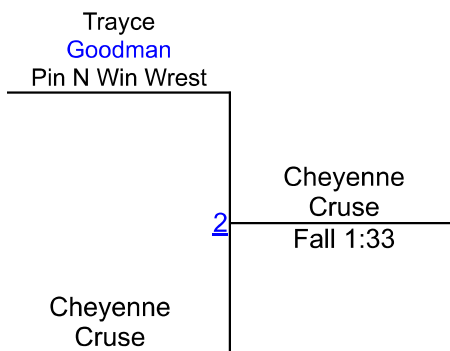

Ironman Folkstyle Challenge 2022

GIRLS 10U pooled red

Round 1

Round 2

Round 3

B. Castleberry (Middleburg)
1ST

Z. Hudson (Pin N Win Wrestling Club)
2ND

Ironman Folkstyle Challenge 2022

GIRLS MS pooled red

Round 1

Round 2

Round 3

J. Harrison (RPA Wrestling)

1ST

M. Harrison (RPA Wrestling)

2ND

Ironman Folkstyle Challenge 2022

Girls HS 140 grey

Round 1

Round 2

Round 3

K. Ortiz (Pin N Win Wrestling Club)
1ST

D. Coleman (Pin N Win Wrestling Club)
2ND

J. Gore (Unattached)
3RD

Ironman Folkstyle Challenge 2022

Girls HS 200 grey

Round 1

Round 2

Round 3

C. Cruse ()
1ST

T. Goodman (Pin N Win Wrestling Club)
2ND

Ironman Folkstyle Challenge 2022