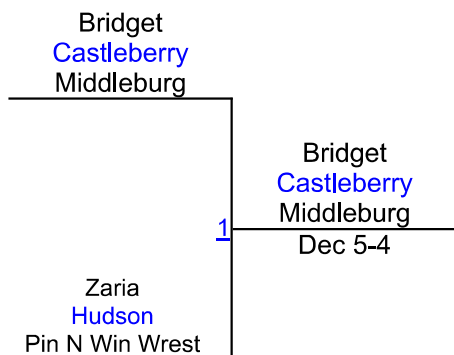

Ironman Folkstyle Challenge 2022

GIRLS 10U pooled red

Round 1

Round 2

Round 3

B. Castleberry (Middleburg)
1ST

Z. Hudson (Pin N Win Wrestling Club)
2ND

Ironman Folkstyle Challenge 2022

GIRLS MS pooled red

Round 1

Round 2

Round 3

J. Harrison (RPA Wrestling)

1ST

M. Harrison (RPA Wrestling)

2ND

Ironman Folkstyle Challenge 2022

Girls HS 140 grey

Round 1

Round 2

Round 3

K. Ortiz (Pin N Win Wrestling Club)
1ST

D. Coleman (Pin N Win Wrestling Club)
2ND

J. Gore (Unattached)
3RD