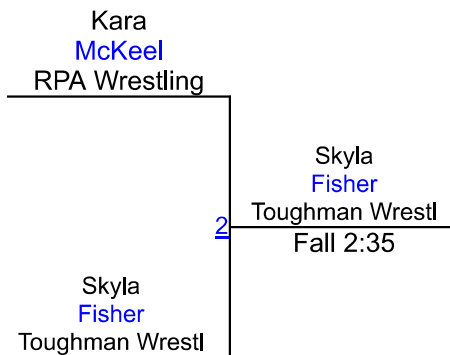

Ironman Folkstyle Challenge 2022

Girls HS 100 grey

Round 1

Round 2

Round 3

S. Fisher (Toughman Wrestling)
1ST

K. McKeel (RPA Wrestling)
2ND