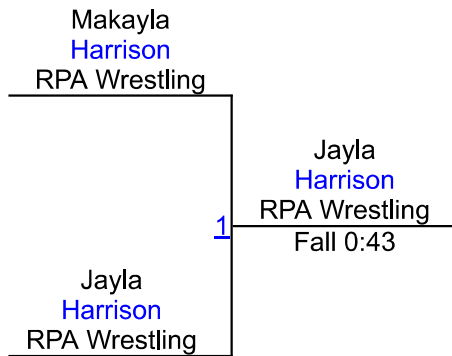

Ironman Folkstyle Challenge 2022

GIRLS 10U pooled red

Round 1

Round 2

Round 3

B. Castleberry (Middleburg)
1ST

Z. Hudson (Pin N Win Wrestling Club)
2ND

Ironman Folkstyle Challenge 2022

GIRLS MS pooled red

Round 1

Round 2

Round 3

J. Harrison (RPA Wrestling)

1ST

M. Harrison (RPA Wrestling)

2ND