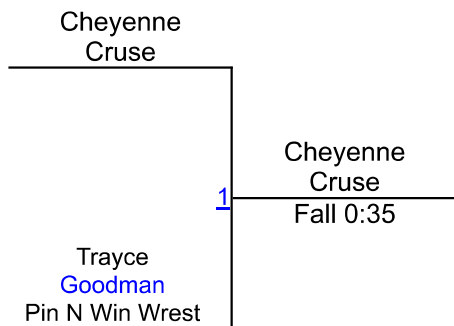

Ironman Folkstyle Challenge 2022

GIRLS 10U pooled red

Round 1

Round 2

Round 3

B. Castleberry (Middleburg)
1ST

Z. Hudson (Pin N Win Wrestling Club)
2ND

Ironman Folkstyle Challenge 2022

GIRLS MS pooled red

Round 1

Round 2

Round 3

J. Harrison (RPA Wrestling)

1ST

M. Harrison (RPA Wrestling)

2ND

Ironman Folkstyle Challenge 2022

Girls HS 140 grey

Round 1

Round 2

Round 3

K. Ortiz (Pin N Win Wrestling Club)
1ST

D. Coleman (Pin N Win Wrestling Club)
2ND

J. Gore (Unattached)
3RD

Ironman Folkstyle Challenge 2022

Girls HS 200 grey

Round 1

Round 2

Round 3

C. Cruse ()
1ST

T. Goodman (Pin N Win Wrestling Club)
2ND

Ironman Folkstyle Challenge 2022