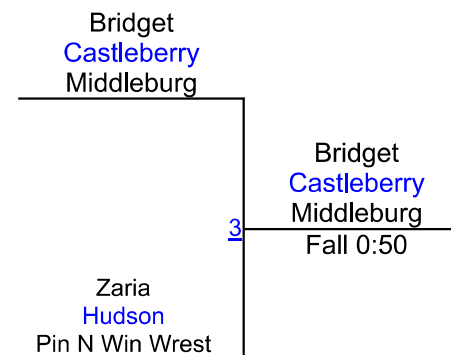

Ironman Folkstyle Challenge 2022

GIRLS 10U pooled red

Round 1

Round 2

Round 3

B. Castleberry (Middleburg)
1ST

Z. Hudson (Pin N Win Wrestling Club)
2ND

Ironman Folkstyle Challenge 2022

GIRLS MS pooled red

Round 1

Round 2

Round 3

J. Harrison (RPA Wrestling)

1ST

M. Harrison (RPA Wrestling)

2ND

Ironman Folkstyle Challenge 2022

Girls HS 140 grey

Round 1

Round 2

Round 3

K. Ortiz (Pin N Win Wrestling Club)
1ST

D. Coleman (Pin N Win Wrestling Club)
2ND

J. Gore (Unattached)
3RD