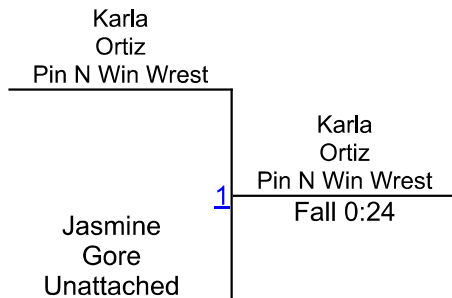

Ironman Folkstyle Challenge 2022

GIRLS 10U pooled red

Round 1

Round 2

Round 3

B. Castleberry (Middleburg)
1ST

Z. Hudson (Pin N Win Wrestling Club)
2ND

Ironman Folkstyle Challenge 2022

GIRLS MS pooled red

Round 1

Round 2

Round 3

J. Harrison (RPA Wrestling)

1ST

M. Harrison (RPA Wrestling)

2ND

Ironman Folkstyle Challenge 2022

Girls HS 140 grey

Round 1

Round 2

Round 3

K. Ortiz (Pin N Win Wrestling Club)
1ST

D. Coleman (Pin N Win Wrestling Club)
2ND

J. Gore (Unattached)
3RD